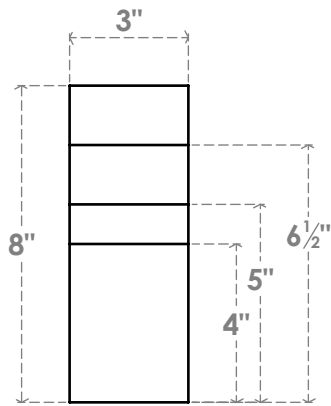

RFTP03X08X24MON

3"W X 8"H X 24"L MONTEREY ARCHITECTURAL GRADE PVC RAFTER TAIL

SIDE PROFILE

FRONT PROFILE

ISOMETRIC

EKENA MILLWORK
2300 WEST MAIN ST.
CLARKSVILLE, TX 75426
TOLL FREE: 866-607-0453
WWW.EKENAMILLWORK.COM