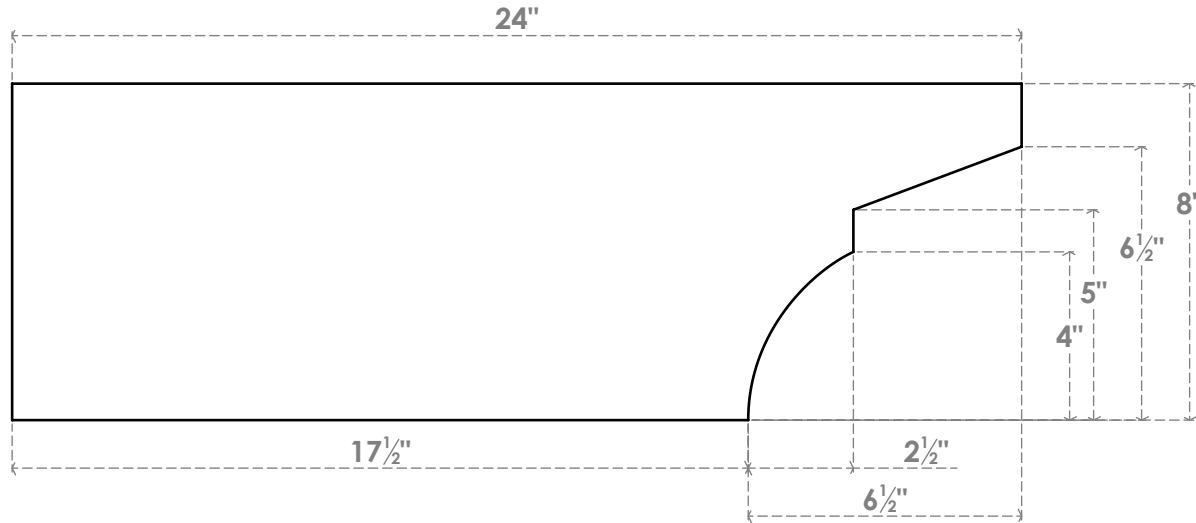

RFTP03X08X24MON

3"W X 8"H X 24"L MONTEREY ARCHITECTURAL GRADE PVC RAFTER TAIL

SIDE PROFILE

FRONT PROFILE

ISOMETRIC

EKENA MILLWORK
2300 WEST MAIN ST.
CLARKSVILLE, TX 75426
TOLL FREE: 866-607-0453
WWW.EKENAMILLWORK.COM